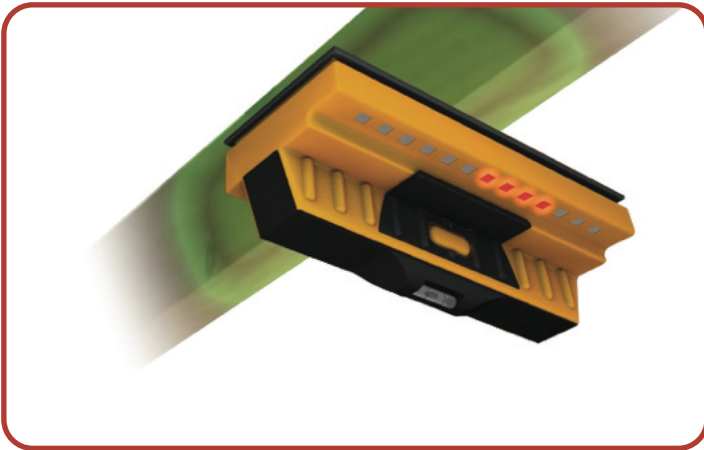

Lag Screw and Washer (x4)

CONFIGURATION OPTIONS

The Bike Slide Pro can be mounted in two configurations:

BIKE SLIDE PRO

PARALLEL WITH THE CEILING JOISTS

PERPENDICULAR TO THE CEILING JOISTS

MOUNT YOUR SUPPORT RAILS

STEP 2: MOUNT YOUR SUPPORT RAILS

- Use a Stud Finder to locate the Ceiling Joists.

- Pre-drill at the very center of the joists with a 3/16" Drill Bit before inserting the Lag Screws.

- Mount the first Support Rail using 2 Lag Screws and Washers.