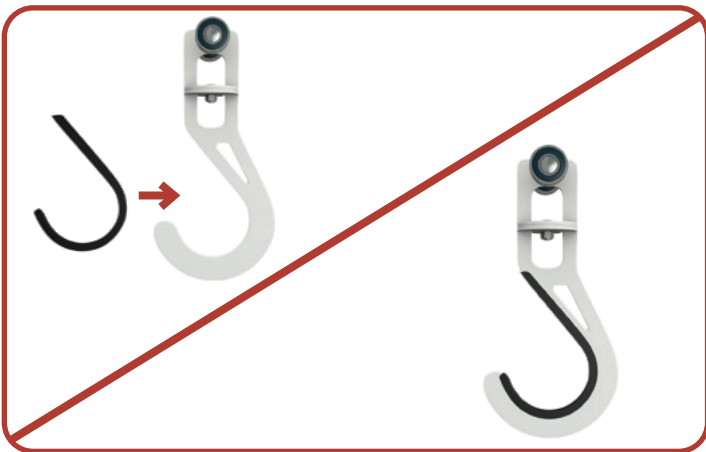

- Mount the second Support Rail using 2 Lag Screws and Washers.

ASSEMBLE THE HOOKS

EACH HOOK IS ASSEMBLED USING A PLASTIC WASHER, BEARINGS, A CARRIAGE BOLT AND NUT AND A RUBBER STRIP

STEP 3: ASSEMBLE THE HOOKS

- Insert the Plastic Washer between the Hook and the Bearings.

- Fasten the Carriage Bolt and Nut with a 9/16" wrench. Do not over-tighten. You want the Hooks to spin freely.

- Attach the Rubber Strip.

- Slide your Hooks into the Support Rails and fasten the Long Bolts and Nuts using a 3/32" Allen key and a 11/32" wrench.