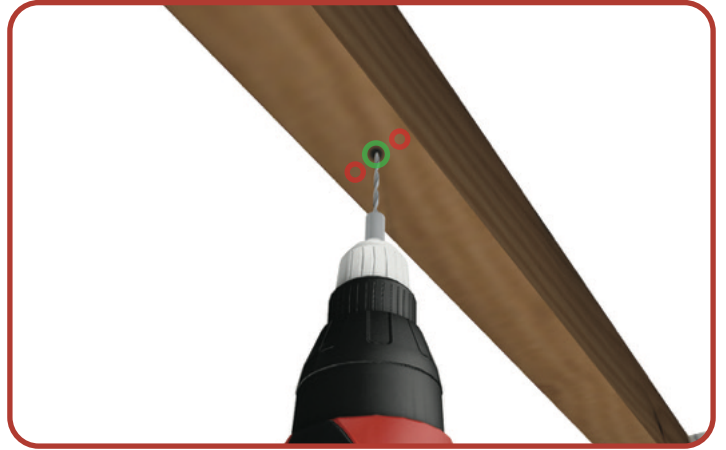

Lag Screw and Washer (x4)

CONFIGURATION OPTIONS

The Bike Slide Pro can be mounted in two configurations:

BIKE SLIDE PRO

PARALLEL WITH THE CEILING JOISTS

PERPENDICULAR TO THE CEILING JOISTS

MOUNT YOUR SUPPORT RAILS

STEP 2: MOUNT YOUR SUPPORT RAILS

- Use a Stud Finder to locate the Ceiling Joists.

- Pre-drill at the very center of the joists with a 3/16" Drill Bit before inserting the Lag Screws.

- Mount the first Support Rail using 2 Lag Screws and Washers.