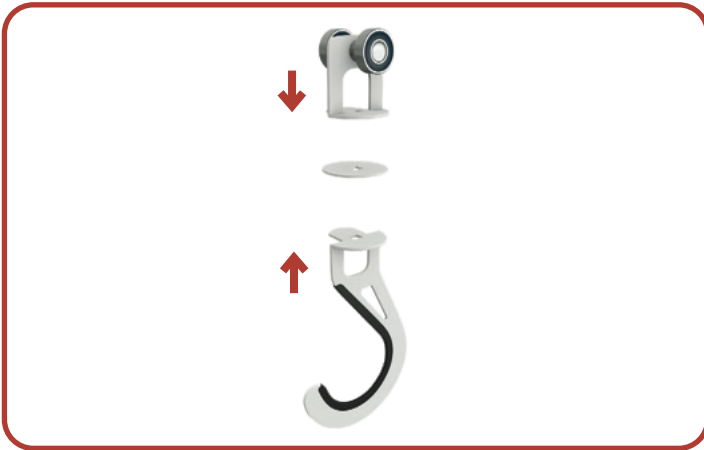

STEP 2: MOUNT YOUR SUPPORT RAILS

- Use a Stud Finder to locate the Ceiling Joists.

- Pre-drill at the very center of the joists with a 3/16" Drill Bit before inserting the Lag Screws.

- Mount the first Support Rail using 2 Lag Screws and Washers.

- Mount the second Support Rail using 2 Lag Screws and Washers.

ASSEMBLE THE HOOKS

EACH HOOK IS ASSEMBLED USING A PLASTIC WASHER, BEARINGS, A CARRIAGE BOLT AND NUT AND A RUBBER STRIP

STEP 3: ASSEMBLE THE HOOKS

- Insert the Plastic Washer between the Hook and the Bearings.

- Fasten the Carriage Bolt and Nut with a 9/16" wrench. Do not over-tighten. You want the Hooks to spin freely.

- Attach the Rubber Strip.

- Slide your Hooks into the Support Rails and fasten the Long Bolts and Nuts using a 3/32" Allen key and a 11/32" wrench.