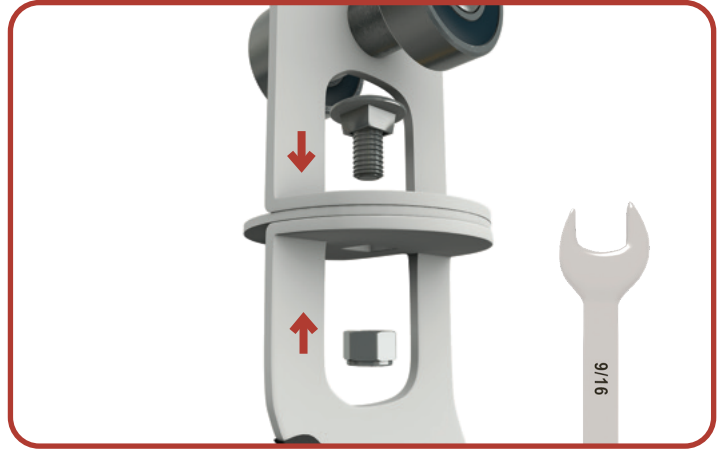

- Mount the second Support Rail using 2 Lag Screws and Washers.

ASSEMBLE THE HOOKS

EACH HOOK IS ASSEMBLED USING A PLASTIC WASHER, BEARINGS, A CARRIAGE BOLT AND NUT AND A RUBBER STRIP

STEP 3: ASSEMBLE THE HOOKS

- Insert the Plastic Washer between the Hook and the Bearings.

- Fasten the Carriage Bolt and Nut with a 9/16" wrench. Do not over-tighten. You want the Hooks to spin freely.

- Attach the Rubber Strip.

- Slide your Hooks into the Support Rails and fasten the Long Bolts and Nuts using a 3/32" Allen key and a 11/32" wrench.