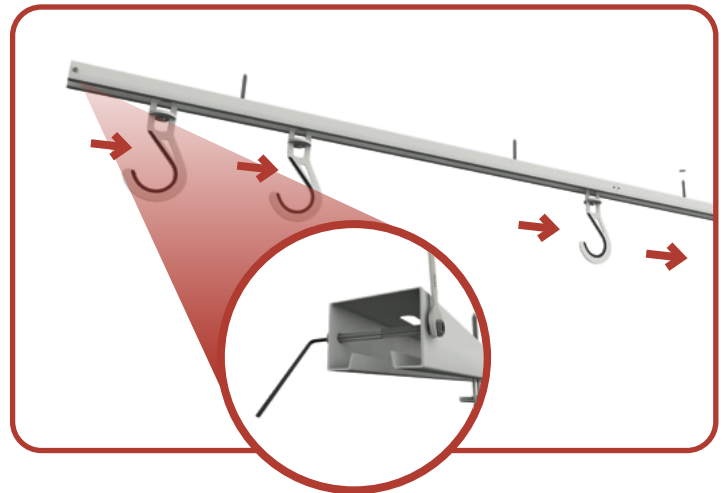

- Mount the second Support Rail using 2 Lag Screws and Washers.

ASSEMBLE THE HOOKS

EACH HOOK IS ASSEMBLED USING A PLASTIC WASHER, BEARINGS, A CARRIAGE BOLT AND NUT AND A RUBBER STRIP

STEP 3: ASSEMBLE THE HOOKS

- Insert the Plastic Washer between the Hook and the Bearings.

- Fasten the Carriage Bolt and Nut with a 9/16" wrench. Do not over-tighten. You want the Hooks to spin freely.

- Attach the Rubber Strip.

- Slide your Hooks into the Support Rails and fasten the Long Bolts and Nuts using a 3/32" Allen key and a 11/32" wrench.