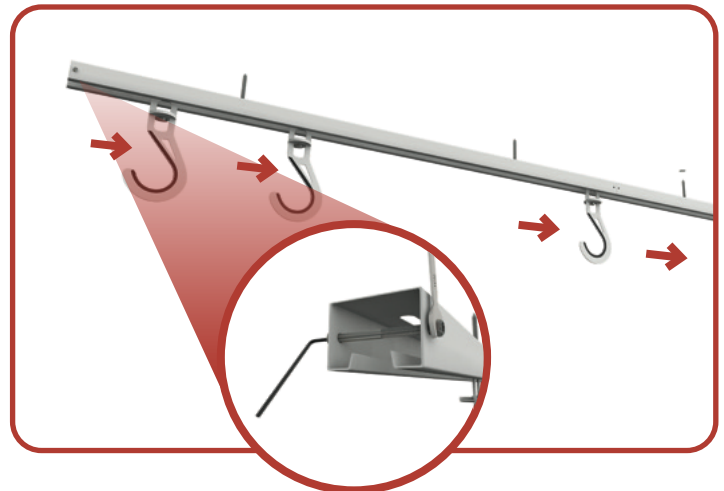

- Mount the second Support Rail using 2 Lag Screws and Washers.

ASSEMBLE THE HOOKS

EACH HOOK IS ASSEMBLED USING A PLASTIC WASHER, BEARINGS, A CARRIAGE BOLT AND NUT AND A RUBBER STRIP

STEP 3: ASSEMBLE THE HOOKS

- Insert the Plastic Washer between the Hook and the Bearings.

- Fasten the Carriage Bolt and Nut with a 9/16" wrench. Do not over-tighten. You want the Hooks to spin freely.

- Attach the Rubber Strip.

- Slide your Hooks into the Support Rails and fasten the Long Bolts and Nuts using a 3/32" Allen key and a 11/32" wrench.