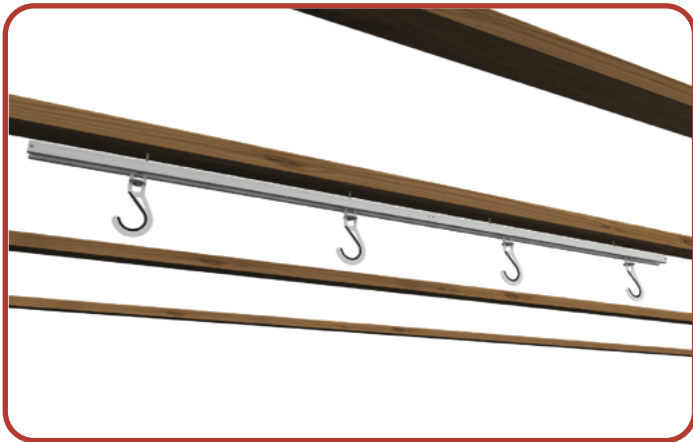

Lag Screw and Washer (x4)

CONFIGURATION OPTIONS

The Bike Slide Pro can be mounted in two configurations:

BIKE SLIDE PRO

PARALLEL WITH THE CEILING JOISTS

PERPENDICULAR TO THE CEILING JOISTS

MOUNT YOUR SUPPORT RAILS