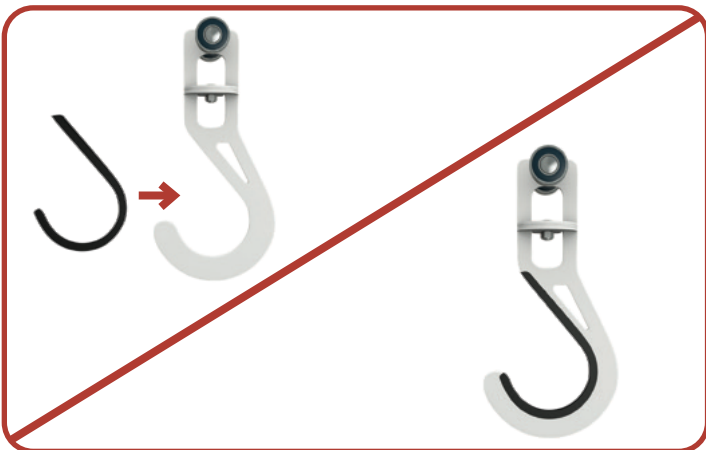

- Mount the second Support Rail using 2 Lag Screws and Washers.

ASSEMBLE THE HOOKS

EACH HOOK IS ASSEMBLED USING A PLASTIC WASHER, BEARINGS, A CARRIAGE BOLT AND NUT AND A RUBBER STRIP

STEP 3: ASSEMBLE THE HOOKS

- Insert the Plastic Washer between the Hook and the Bearings.

- Fasten the Carriage Bolt and Nut with a 9/16" wrench. Do not over-tighten. You want the Hooks to spin freely.

- Attach the Rubber Strip.

- Slide your Hooks into the Support Rails and fasten the Long Bolts and Nuts using a 3/32" Allen key and a 11/32" wrench.