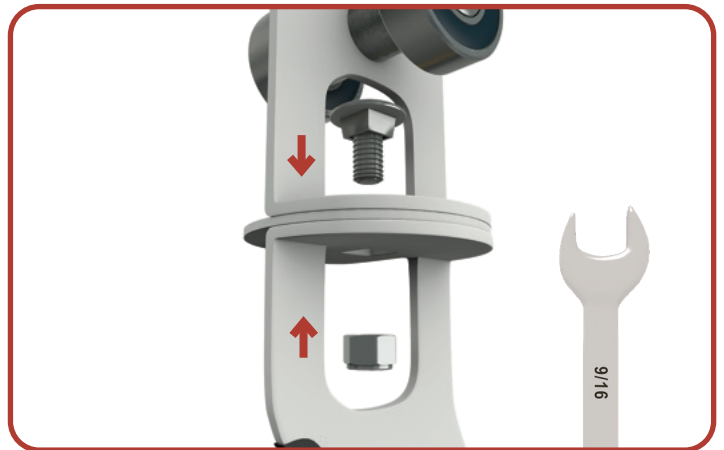

- Mount the second Support Rail using 2 Lag Screws and Washers.

ASSEMBLE THE HOOKS

EACH HOOK IS ASSEMBLED USING A PLASTIC WASHER, BEARINGS, A CARRIAGE BOLT AND NUT AND A RUBBER STRIP

STEP 3: ASSEMBLE THE HOOKS

- Insert the Plastic Washer between the Hook and the Bearings.

- Fasten the Carriage Bolt and Nut with a 9/16" wrench. Do not over-tighten. You want the Hooks to spin freely.

- Attach the Rubber Strip.

- Slide your Hooks into the Support Rails and fasten the Long Bolts and Nuts using a 3/32" Allen key and a 11/32" wrench.