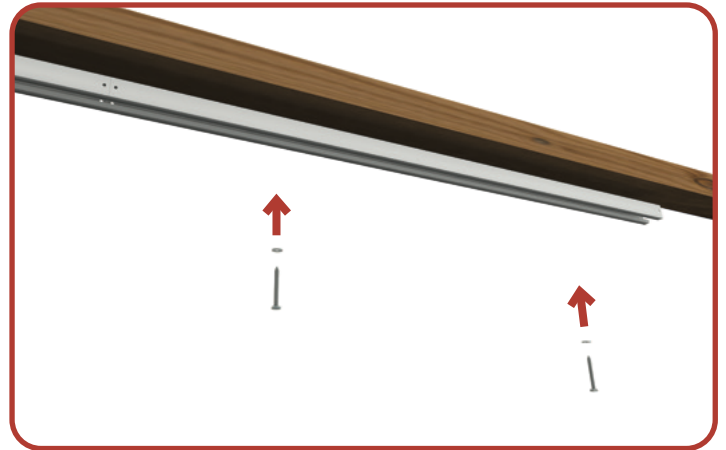

- Mount the second Support Rail using 2 Lag Screws and Washers.