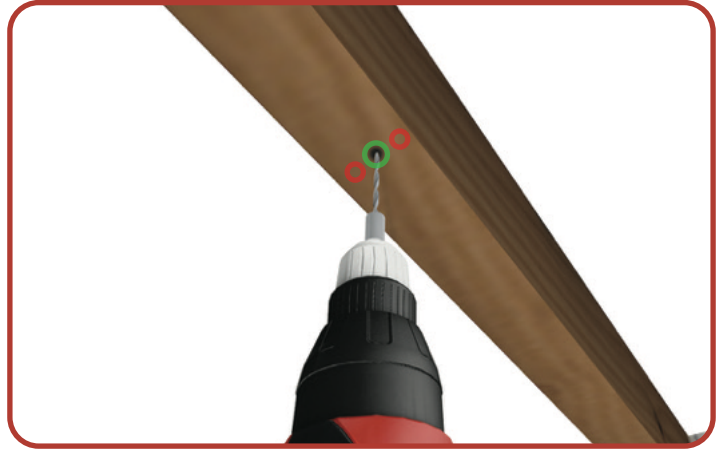

Lag Screw and Washer (x4)

CONFIGURATION OPTIONS

The Bike Slide Pro can be mounted in two configurations:

BIKE SLIDE PRO

PARALLEL WITH THE CEILING JOISTS

PERPENDICULAR TO THE CEILING JOISTS

MOUNT YOUR SUPPORT RAILS

STEP 2: MOUNT YOUR SUPPORT RAILS

- Use a Stud Finder to locate the Ceiling Joists.

- Pre-drill at the very center of the joists with a 3/16" Drill Bit before inserting the Lag Screws.

- Mount the first Support Rail using 2 Lag Screws and Washers.