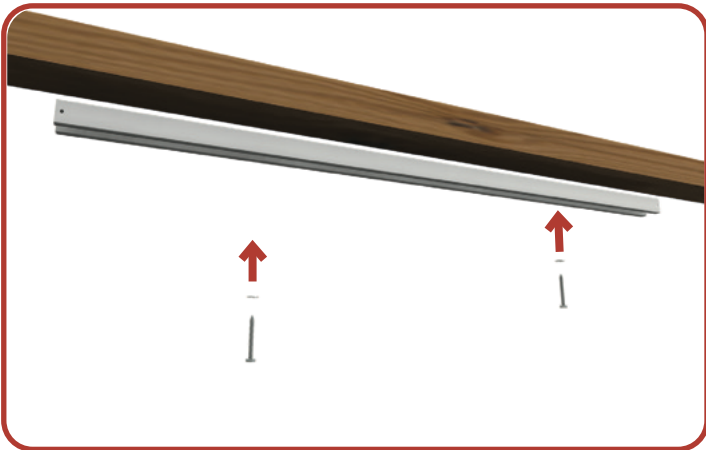

STEP 2: MOUNT YOUR SUPPORT RAILS

- Use a Stud Finder to locate the Ceiling Joists.

- Pre-drill at the very center of the joists with a 3/16" Drill Bit before inserting the Lag Screws.

- Mount the first Support Rail using 2 Lag Screws and Washers.