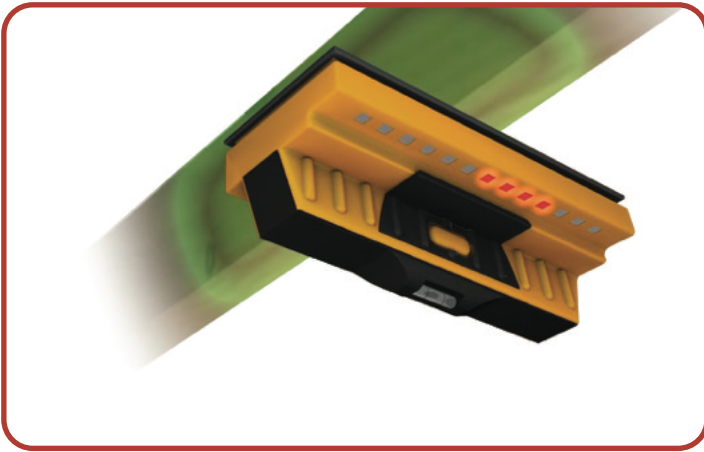

Lag Screw and Washer (x4)

CONFIGURATION OPTIONS

The Bike Slide Pro can be mounted in two configurations:

BIKE SLIDE PRO

PARALLEL WITH THE CEILING JOISTS

PERPENDICULAR TO THE CEILING JOISTS

MOUNT YOUR SUPPORT RAILS

STEP 2: MOUNT YOUR SUPPORT RAILS

- Use a Stud Finder to locate the Ceiling Joists.

- Pre-drill at the very center of the joists with a 3/16" Drill Bit before inserting the Lag Screws.

- Mount the first Support Rail using 2 Lag Screws and Washers.