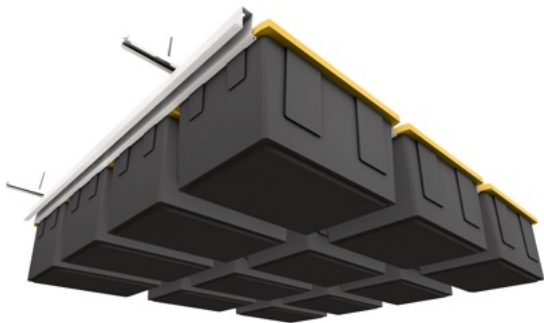

# TOTE SLIDE STORAGE SYSTEM

ADJUSTABLE TO FIT ANY SIZE STORAGE TOTE

CeilingSAM.com

- 81" x 102"
- 450 LB LOAD CAPACITY
- ORGANIZES 12-15 BINS

**27 GALLON BINS:**

HANG DOWN 18" FROM CEILING

**17 GALLON BINS:**

HANG DOWN 15" FROM CEILING

TOTES SOLD SEPARATELY

**\$649**

~~\$699~~ INSTALLED

WHEN YOU PURCHASE 2 SYSTEMS

WEBSITE

# BIN SLIDE STORAGE SYSTEM

ADD AS MANY ROWS OF STORAGE AS YOU WANT!

CeilingSAM.com

- 37.5" X 64"
- 200 LB LOAD CAPACITY
- ORGANIZES 4 BINS

**27 GALLON BINS:**

HANG DOWN 18" FROM CEILING

**17 GALLON BINS:**

HANG DOWN 15" FROM CEILING