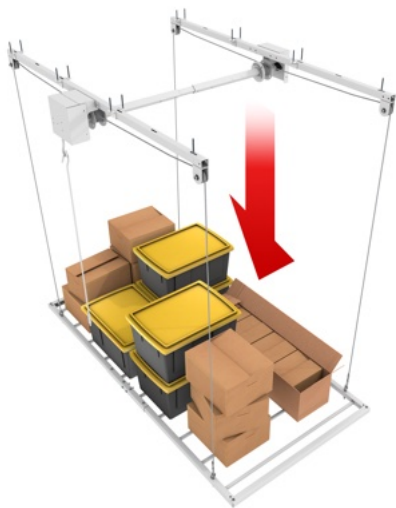

EFFORTLESSLY RETRIEVE YOUR STORED ITEMS!