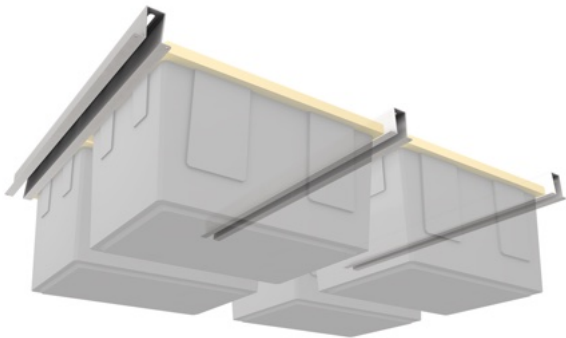

# TOTE SLIDE STORAGE SYSTEM

ADJUSTABLE TO FIT ANY SIZE STORAGE TOTE

CeilingSAM.com

- 81" x 102"
- 450 LB LOAD CAPACITY
- ORGANIZES 12-15 BINS

**27 GALLON BINS:**

HANG DOWN 18" FROM CEILING

**17 GALLON BINS:**

# BIN SLIDE STORAGE SYSTEM

ADD AS MANY ROWS OF STORAGE AS YOU WANT!

CeilingSAM.com

- 37.5" X 64"
- 200 LB LOAD CAPACITY
- ORGANIZES 4 BINS

**27 GALLON BINS:**

HANG DOWN 18" FROM CEILING

**17 GALLON BINS:**

HANG DOWN 15" FROM CEILING