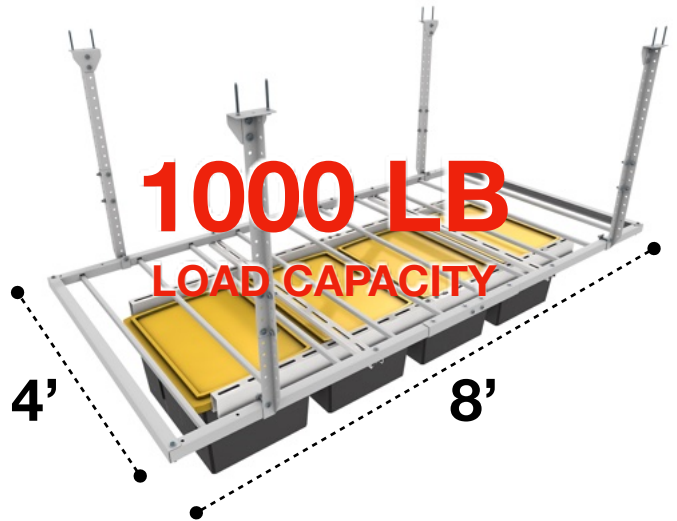

CONNECT WITH US!

WEBSITE

INSTAGRAM