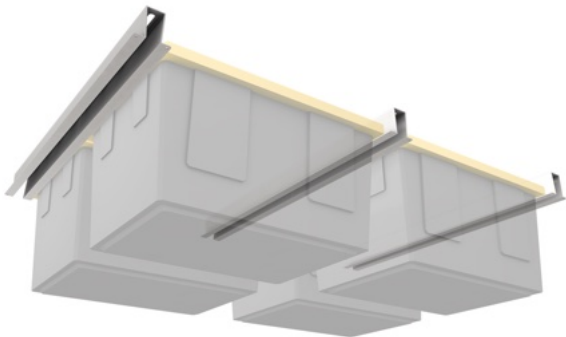

# TOTE SLIDE STORAGE SYSTEM

ADJUSTABLE TO FIT ANY SIZE STORAGE TOTE

CeilingSAM.com

- 81" x 102"
- 450 LB LOAD CAPACITY
- ORGANIZES 12-15 BINS

**27 GALLON BINS:**

HANG DOWN 18" FROM CEILING

**17 GALLON BINS:**

# ORGANIZE 24 TOTES ABOVE YOUR 2 CAR GARAGE DOOR

ADJUSTABLE AND EXPANDABLE TO FIT ANY SIZE STORAGE TOTE!

CONNECT WITH US!

CeilingSAM.com

# BIN SLIDE STORAGE SYSTEM

ADD AS MANY ROWS OF STORAGE AS YOU WANT!

CeilingSAM.com

- 37.5" X 64"
- 200 LB LOAD CAPACITY
- ORGANIZES 4 BINS

**27 GALLON BINS:**

HANG DOWN 18" FROM CEILING

**17 GALLON BINS:**

HANG DOWN 15" FROM CEILING