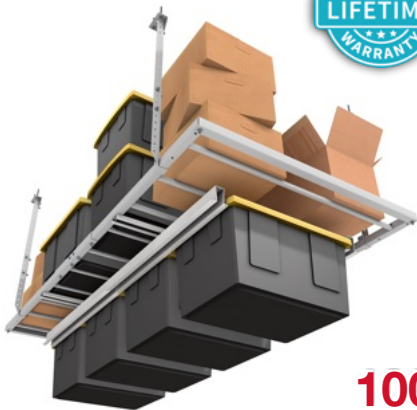

# TOTE SLIDE STORAGE SYSTEM

ADJUSTABLE TO FIT ANY SIZE STORAGE TOTE

CeilingSAM.com

- 81" x 102"
- 450 LB LOAD CAPACITY
- ORGANIZES 12-15 BINS

**27 GALLON BINS:**

HANG DOWN 18" FROM CEILING

**17 GALLON BINS:**

# HEAVY-DUTY 4'X8'

LEADER IN QUALITY AND LOAD CAPACITY

CeilingSAM.com

- 4'X8'
- 1000 LB LOAD CAPACITY
- POWDER-COATED WHITE

**ADJUSTABLE:**

20" - 40" DROP FROM THE CEILING

**EXPANDABLE:**

4'X4', 4'X8', 4'X12', 4'X16'

# 3-IN-1 STORAGE SYSTEM

A NEW WAY TO ORGANIZE!

CeilingSAM.com

- 4'X8'
- 1000 LB LOAD CAPACITY
- POWDER-COATED WHITE

**ADJUSTABLE:**

20" - 40" DROP FROM THE CEILING

**EXPANDABLE:**

4'X4', 4'X8', 4'X12', 4'X16'