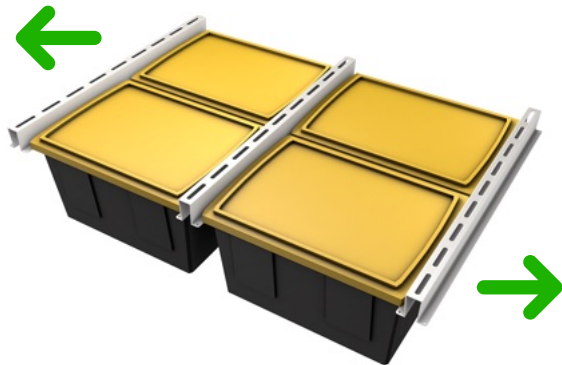

ADD AS MANY ROWS AS YOU WANT!