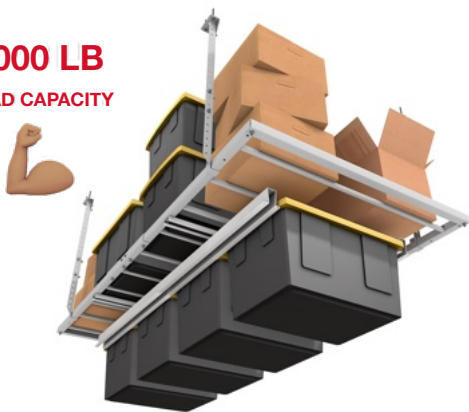

# TOTE SLIDE STORAGE SYSTEM

ADJUSTABLE TO FIT ANY SIZE STORAGE TOTE

CeilingSAM.com

- 81" x 102"
- 450 LB LOAD CAPACITY
- ORGANIZES 12-15 BINS

**27 GALLON BINS:**

HANG DOWN 18" FROM CEILING

**17 GALLON BINS:**

**1000 LB**

LOAD CAPACITY

WEBSITE

**\$699**

~~\$749~~ INSTALLED

WHEN YOU PURCHASE 2 SYSTEMS

# 3-IN-1 STORAGE SYSTEM

A NEW WAY TO ORGANIZE!

CeilingSAM.com

**1000 LB**

LOAD CAPACITY

- 4'X8'
- 1000 LB LOAD CAPACITY
- POWDER-COATED WHITE

**ADJUSTABLE:**

20" - 40" DROP FROM THE CEILING