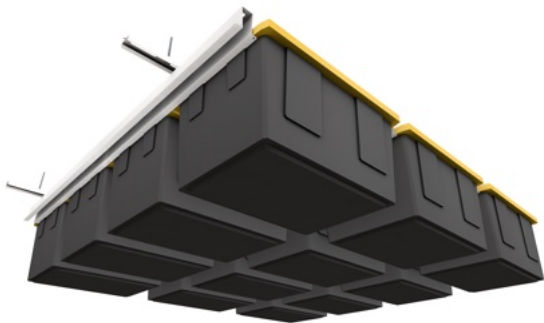

17 GALLON BINS:

HANG DOWN 15" FROM CEILING

INSTALLED PRICE:

$

TOTES SOLD SEPARATELY