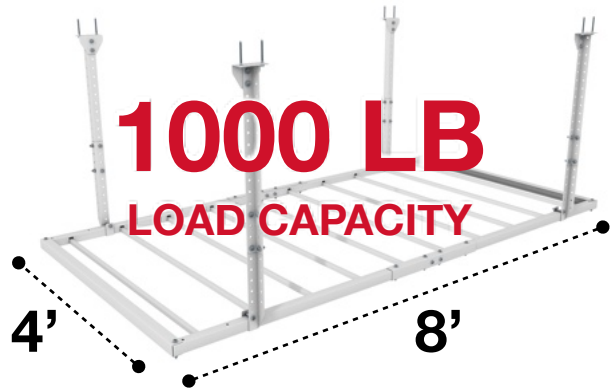

LEADER IN QUALITY AND LOAD CAPACITY!

ASK ABOUT OUR 3-IN-1
STORAGE SYSTEM

CONNECT WITH US!

CeilingSAM.com